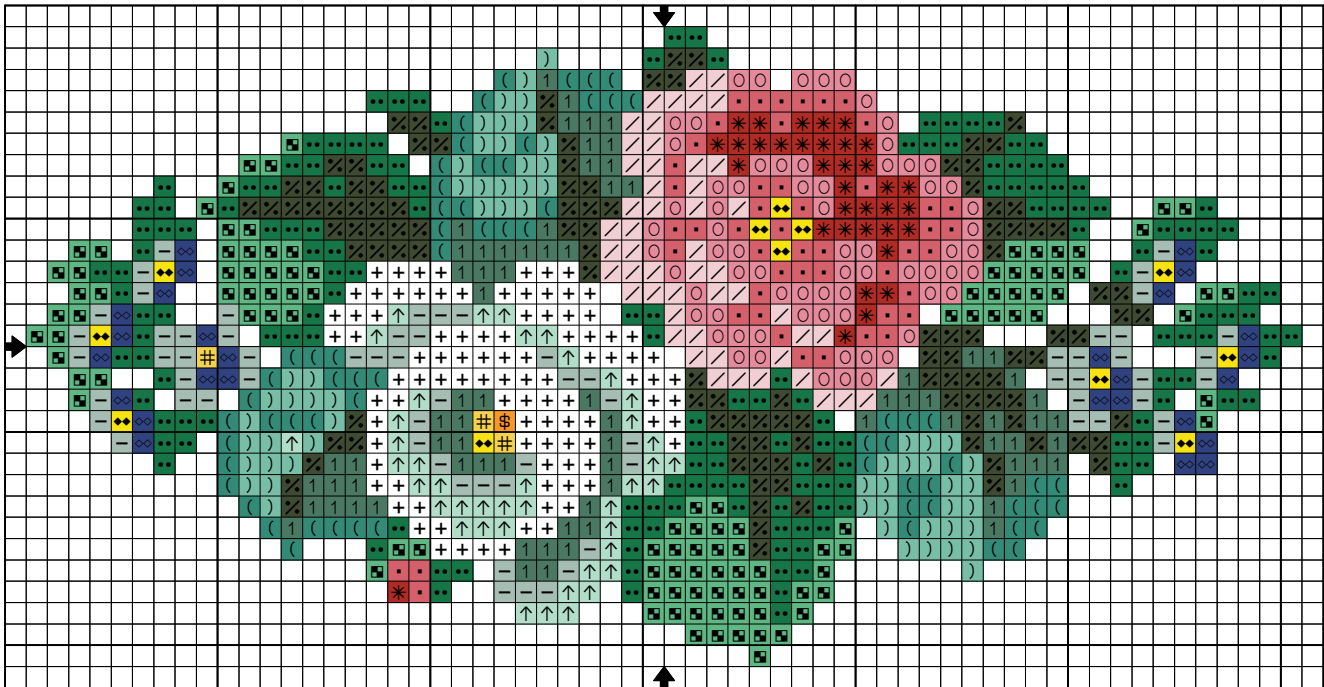

Vintage Floral Design

by: Golden Light Designs

Full Stitches

X	DMC	Anchor	Color
◆	796	133	Royal Blue-DK
◆	307	289	Lemon
⊞	725	305	Topaz
⊞	741	304	Tangerine-MD
⊞	934	862	Black Avocado Green
⊞	909	923	Emerald Green-VY DK
⊞	912	209	Emerald Green-LT
(3814	1074	Aquamarine
)	993	1070	Aquamarine-LT
+	White	2	White
↑	3813	875	Blue Green-LT
-	927	849	Gray Green-LT
*	817	13	Coral Red-VY DK
/	963	23	Dusty Rose-UL VY LT
○	962	75	Dusty Rose-MD
■	3832	28	Raspberry-MD
1	501	878	Blue Green-DK

Fabric:

Aida, 14 cnt
62w X 32h

Finished Size:

4-1/4w X 2-1/8h in